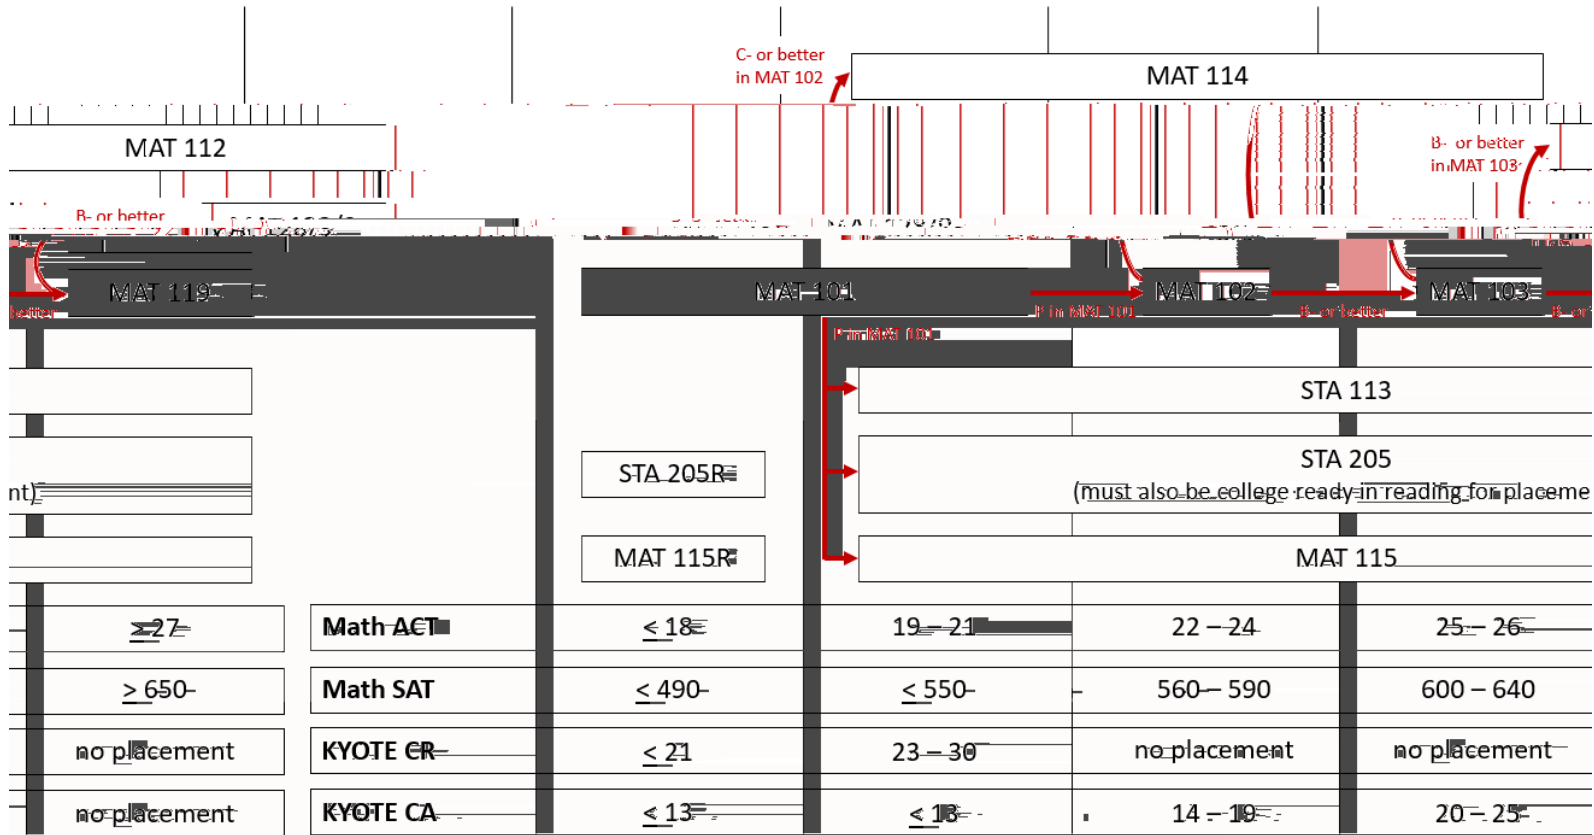

Placement in MAT/STA Courses – First-Time Freshmen / Transfer Students

Notes: MMath PSR of 102 does not necessarily guarantee placement into MAT 114. If registration is blocked, then the student must complete MAT 102 to satisfy the course pre

Placement in MAT/STA Courses – First-Time Freshmen / Transfer Students

ACT / SAT / KYOTE Placement

ALEKS Placement

Placement in MAT/STA Courses – Continuing Students with Developmental Coursework

Students in MAHD 092 / 095

Note: Students needing to complete MAT 102 may choose to complete the KYOTE College Algebra test to improve placement (this will be offered to continuing students). Additionally, they can choose to work in ALEKS independently.